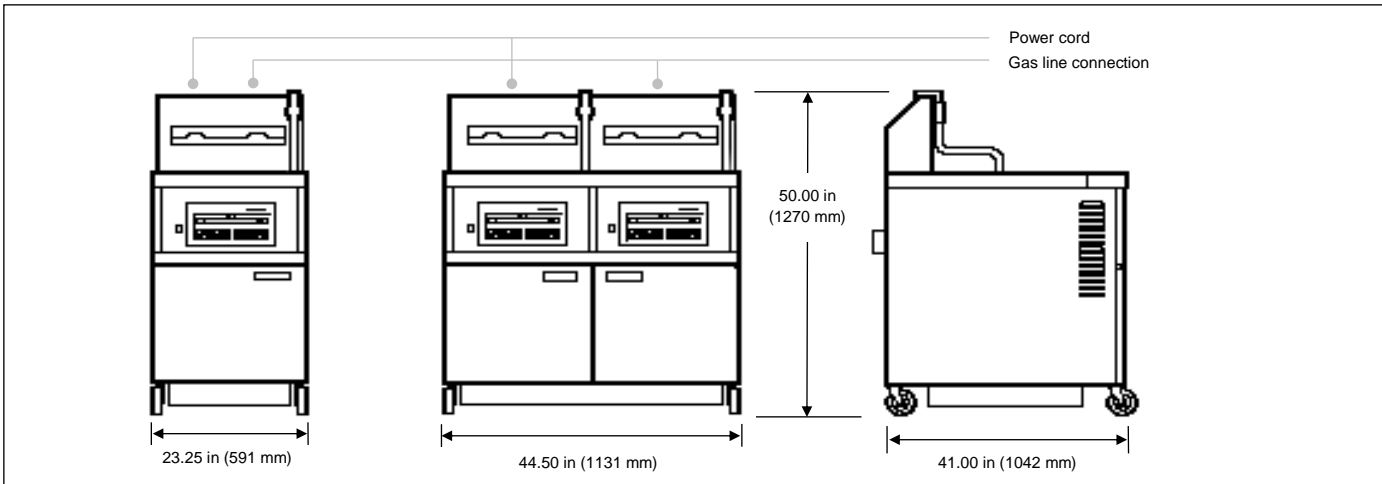

PROJECT

ITEM NO

Large Capacity Open Fryers

OFG 341 1-well gas
OFG 342 2-well gas

	OFG 341	OFG 342
Dimensions		
Width	23.25 in (591 mm)	44.50 in (1131 mm)
Depth	41.00 in (1042 mm)	41.00 in (1042 mm)
Height	50.00 in (1270 mm)	50.00 in (1270 mm)
Crated		
Length	46 in (1169 mm)	51 in (1296 mm)
Depth	30 in (762 mm)	46 in (1169 mm)
Height	66 in (1676 mm)	66 in (1676 mm)
Volume	53 ft ³ (1.5 m ³)	90 ft ³ (2.5 m ³)
Weight	391 lb (178 kg)	650 lb (295 kg)
Heating natural gas or liquid petroleum		
	3 burners	6 burners
	120,000 BTU/hr	240,000 BTU/hr
	31.7 kW	63.4 kW
	0.50 in gas line	0.75 in gas line