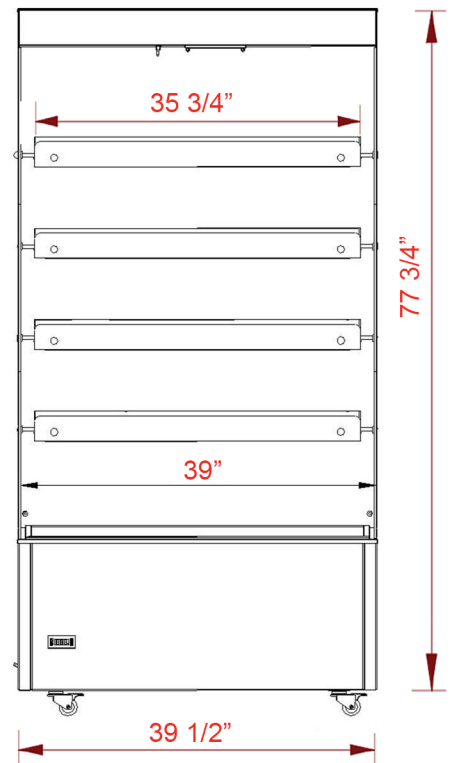

## SPECIFICATIONS

Model : **V 100 LS 5 PULSE**

Manufacturer :

SIDE VIEW

FRONT VIEW

References	Width	Depth	Height	Voltage	Plug
V 100 LS 5 PULSE	39 1/2"	31 1/2"	77 3/4"	222 Triphase	20 A