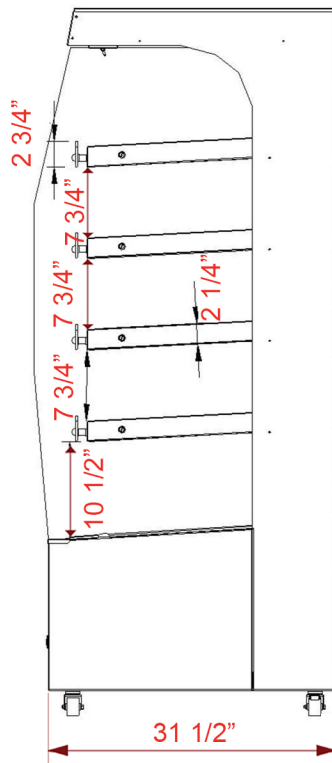

# HEATED SELF-SERVICE DISPLAY

## SPECIFICATIONS

Model : **V 100 LS 5 PULSE**

Manufacturer :

SIDE VIEW

FRONT VIEW

References	Width	Depth	Height	Voltage	Plug
V 100 LS 5 PULSE	39 1/2"	31 1/2"	77 3/4"	222 Triphase	20 A