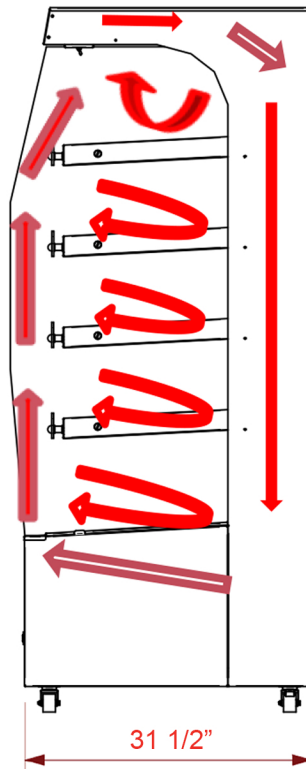

HEATED SELF-SERVICE DISPLAY

SPECIFICATIONS

Model : **V60 LS 5 PULSE**

Manufacturer :

PERFORMANCE

5 stainless steel heated presentation shelves.
Double technology of air flux (Static and ventilated heat).
Constant flow of air diffused in the cabinet all around packed hot products.
Each shelf is heated and ventilated.
The unit is maintained at the legal temperature by a curtain of hot air in the front.
Regulation by thermostat (front display facing customers).
Quartz lighting and tempered glass protection.

ERGONOMIC

Retaining tempered glass hulls on each shelf.
4 casters including 2 with brakes.

A BEAUTIFUL DESIGN

Lateral left and right windows for a panoramic view.
Visibility on three sides.

SAFETY

Tempered glass protectionm.

POWER SUPPLY

- Standard: 220V Triphase
- 20 Amps
- 4500 Watts

HEATED SELF-SERVICE DISPLAY

SPECIFICATIONS

Model : **V 60 LS 5 PULSE**

Manufacturer :

SIDE VIEW

FRONT VIEW

References	Width	Depth	Height	Voltage	Plug	Power
V 60 LS 5 PULSE	23 1/2"	31 1/2"	77 3/4"	222 Triphase	20 A	4400 W