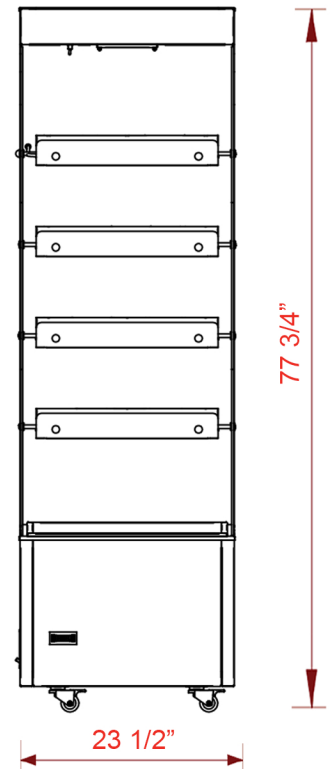

POWER SUPPLY

- Standard: 220V Triphase
- 20 Amps
- 4500 Watts

HEATED SELF-SERVICE DISPLAY

SPECIFICATIONS

Model : **V 60 LS 5 PULSE**

Manufacturer :

SIDE VIEW

FRONT VIEW

References	Width	Depth	Height	Voltage	Plug	Power
V 60 LS 5 PULSE	23 1/2"	31 1/2"	77 3/4"	222 Triphase	20 A	4400 W